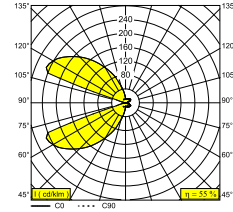

[View on website](#)

General info

LOCATION	indoor-outdoor
INSTALLATION	Wall Surface mounted
INGRESS PROTECTION	IP54
WEIGHT (KG)	0.6
ADJUSTABILITY	non adjustable
INFORMATION	INCL.LED POWER SUPPLY 500mA-DC

Electrical info

ELECTRICAL	110-240V / 50-60Hz
CLASS	II
POWER SUPPLY	YES
DIM TYPE	non-dimmable
ENERGY CLASS	E
CERTIFICATES	RCM

Lightsource info

LIGHTSOURCE NAME	LED
LIGHTSOURCE	LED cluster 9,6W / CRI>90 (R9: 68) / 3000K / 1281lm
TM-30 VALUES	rf: 89 / Rg: 97
SDCM	SDCM3
RISKGROUP	RG0
LM80	L70 > 60000
LED TECHNICS (LIGHT SOURCE)	1281lm // 9,6W // 133lm/W
LED TECHNICS (LUMINAIRE)	857lm // 11W // 78lm/W

Accessories

BACKSPACE II REFLECTOR (only for interior use)

For detailed installation instructions, please consult the manual : [10214_XXX0_HAND.pdf](#)