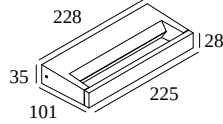

BACKSPACE II 22 X 930

10214 9300 N

AVAILABLE IN

ALU GREY 10214 9300 A

BLACK 10214 9300 B

FLEMISH BRONZE OUTDOOR 10214 9300 FBRX

ANTHRACITE 10214 9300 N

WHITE 10214 9300 W

 [View on website](#)

General info

LOCATION	indoor-outdoor
INSTALLATION	Wall Surface mounted
INGRESS PROTECTION	IP54
WEIGHT (KG)	0.6
ADJUSTABILITY	non adjustable
INFORMATION	INCL.LED POWER SUPPLY 500mA-DC